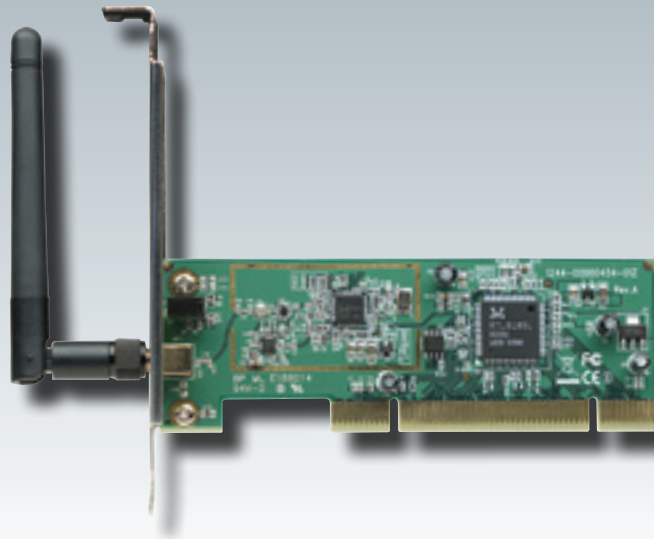

Model
524575

Features

- Connects your desktop PC to a wireless network
- Up to 54 Mbps network data transfer rate
- Detachable 2 dBi dipole antenna
- Supports WEP (64/128 bit), WPA and WPA2 data encryption
- Supports WMM (Wi-Fi Multimedia) for increased multimedia data throughput
- Windows 2000/XP/Vista compatible
- Lifetime Warranty

Specifications

STANDARDS

- IEEE 802.11b (11 Mbps Wireless LAN)
- IEEE 802.11g (54 Mbps Wireless LAN)
- IEEE 802.11e (Wi-Fi Multimedia (WMM))
- IEEE 802.11i (Wireless Encryption)
- IEEE 802.1X (RADIUS Authentication)

GENERAL

- Bus type: 32-bit PCI card
- Chipset: Realtek 8185L
- Frequency band: 2.4000 – 2.4835 GHz (Industrial Scientific Medical Band)
- Security:
  - 64/128-bit WEP data encryption
  - WPA and WPA2
  - IEEE 802.1X RADIUS Authentication
- Maximum coverage distance: 100 m / 328 ft. (indoor), 300 m / 980 ft. (outdoor)
- Certification: FCC Class B, CE Mark

LEDs

- Link
- Tx/Rx

SYSTEM REQUIREMENTS

- Desktop PC with Pentium 300 MHz-compatible processor or higher
- Windows 2000/XP/Vista
- Available 32-bit PCI slot

ENVIRONMENTAL

- Dimensions: 19 (H) x 127 (W) x 121 (D) mm (0.7 x 5 x 4.7 in.)
- Weight: 0.25 kg (0.4 lbs.)
- Operating temperature: 0 – 55°C (32 – 131°F)
- Operating humidity: 10 – 95% RH, non-condensing
- Storage temperature: 0 – 70°C (0 – 158°F)

PACKAGE CONTENTS

- Wireless G PCI Card
- Antenna
- Setup CD and user manual

For more information on INTELLINET NETWORK SOLUTIONS products, consult your local dealer or visit www.intellinet-network.com.