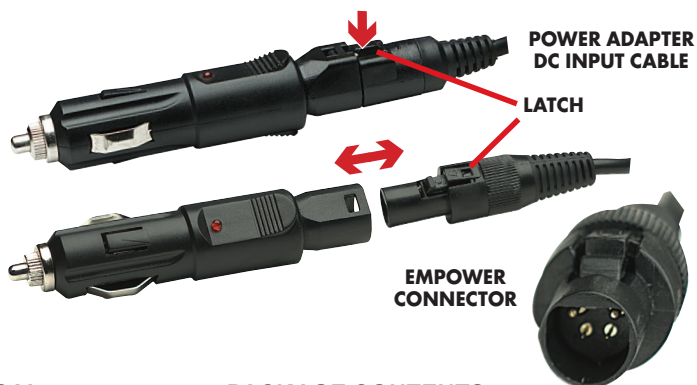

## MODEL 100892

Thank you for purchasing this MANHATTAN® Power Adapter, Model 100892.

This device delivers power to most any portable device from a DC source, including EmPower and similar connections available on many airline flights. For a complete list of compatible notebook computers and a reference for airlines, see the back of this sheet or view the item's datasheet at [www.manhattan-products.com](http://www.manhattan-products.com).

- Convertible DC plug tips ensure proper polarization and fit
- Selectable voltage output levels match a device's requirements
- Overload, overheat and over-current protection help ensure reliable operation
- Lifetime Warranty

## INSTRUCTIONS

1. Select the DC plug tip that fits into your portable device and connect it to the output cable of the power adapter.
2. With the proper DC plug tip in place, connect the power adapter to your portable device. (It's recommended that the portable device be turned off.)
3. Position the adapter's voltage switch to the appropriate setting.
4. Plug the adapter into a power outlet and check that the red LED is lit.
5. Read the Operating Cautions on the back of this sheet, then turn on the portable device.

To use the MANHATTAN Power Adapter in conjunction with an EmPower connection commonly offered by airlines (see sample list on the back of this sheet):

- Press down on the latch on the DC input cable, as shown.
- Gently pull the two sections of the input cable apart.
- Plug the now-exposed EmPower connector into the compatible DC output connector at hand.