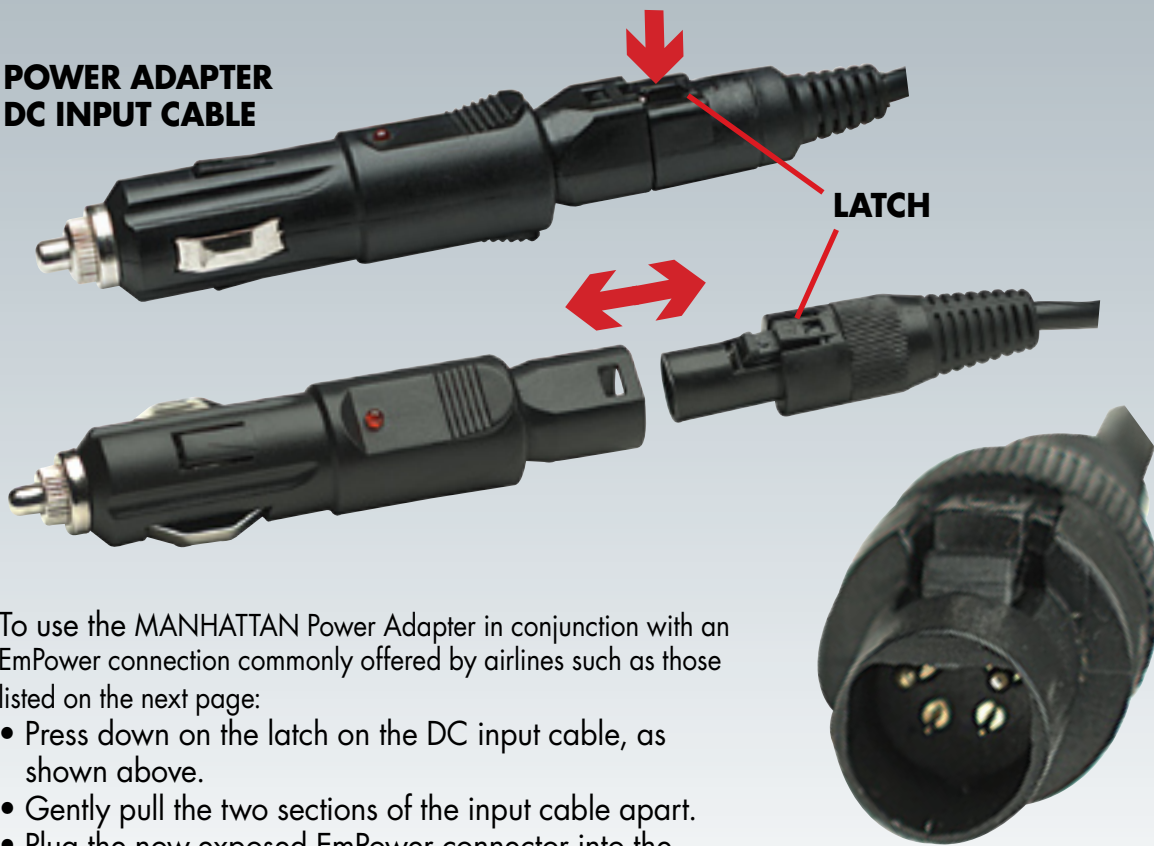

Power Adapter

Adjustable Voltage, Four Output Levels, 80 W

Model
100892

A power solution for mobile devices.

Power supplies are often forgotten, lost or damaged. The MANHATTAN® Power Adapter — with four adjustable output levels and 80 Watts — provides power from a DC source for almost any portable device. Convertible DC plug tips ensure a proper polarization and fit.

LATCH

EMPOWER
CONNECTOR

Model
100892

To use the MANHATTAN Power Adapter in conjunction with an EmPower connection commonly offered by airlines such as those listed on the next page:

- Press down on the latch on the DC input cable, as shown above.
- Gently pull the two sections of the input cable apart.
- Plug the now-exposed EmPower connector into the compatible DC output connector at hand.

Features

- 4 selectable output levels provide a broad mobile power solution — 16 to 20 V
- Convenient, single DC power source for notebook computers and other portable devices
- Convertible DC plug tips ensure proper polarization and fit
- Overload, over-current and overheat protection
- Lightweight and compact design easily stores for travel — fits cigarette lighter, 12 V power port or airline EmPower power port
- Lifetime Warranty

PHYSICAL

- Cable (combined length): 2.25 m (7.3 ft.)
- Dimensions: 58 x 34 x 115 mm (2.3 x 1.3 x 4.5 in.)
- Weight: 280.6 g (9.9 oz.)

PACKAGE CONTENTS

- Power Adapter
- 10 DC plug tips
- Quick install guide